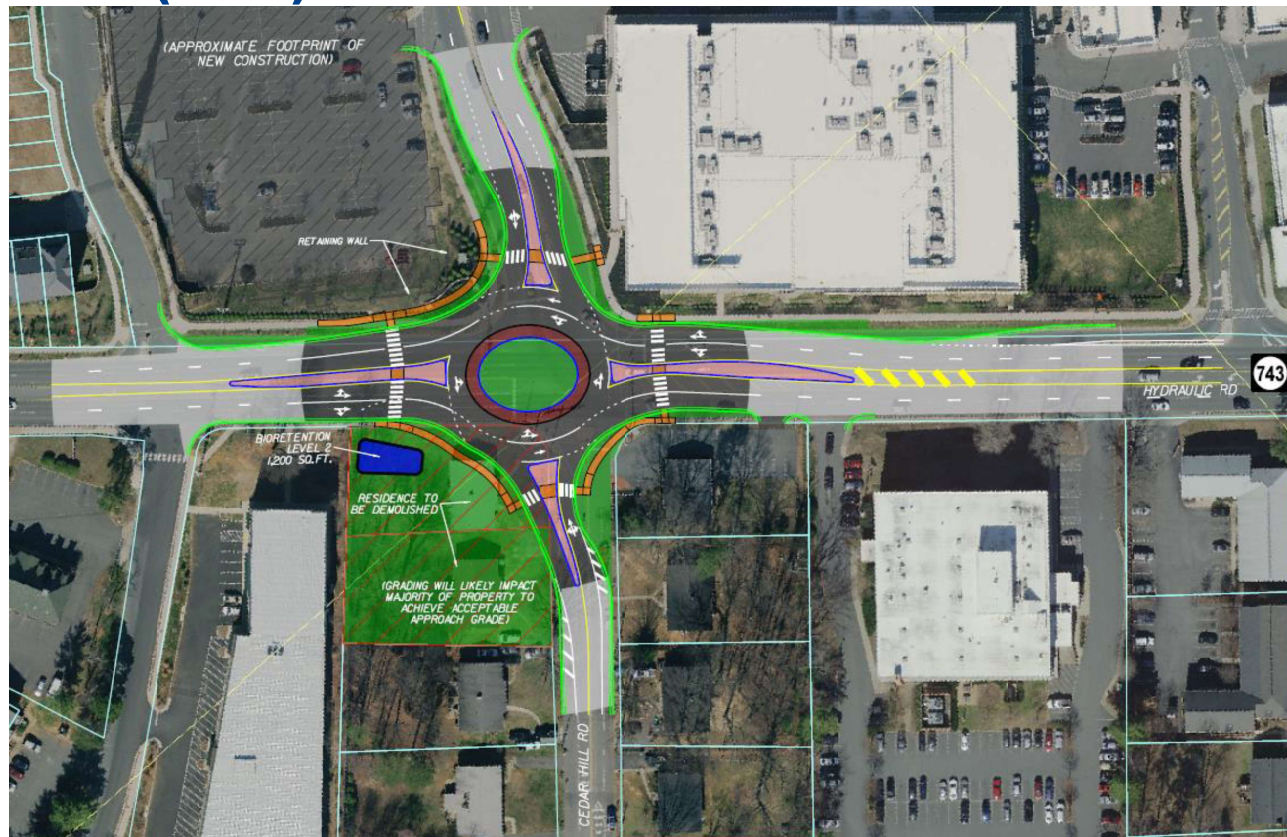

Hydraulic Rd (743) / District Ave Roundabout – Albe./C'ville

Status: Design Revision